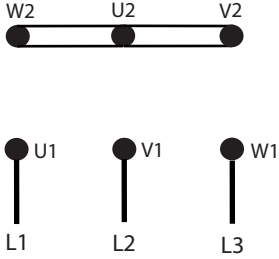

**MS Three Phase Motors**

Star Connection 

Connect links as shown below

Delta Connection 

**MY Single Phase - Perm Cap**

Clockwise Rotation 

Anti Clockwise Rotation 

**ML Single Phase - Cap Start / Cap Run**

Clockwise Rotation 

Anti Clockwise Rotation 