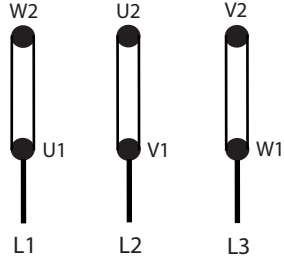

**MS Three Phase Motors**

Star Connection 

Connect links as shown below

Delta Connection 

**MY Single Phase - Perm Cap**

Clockwise Rotation 

Anti Clockwise Rotation 

**ML Single Phase - Cap Start / Cap Run**

Clockwise Rotation 

Anti Clockwise Rotation 